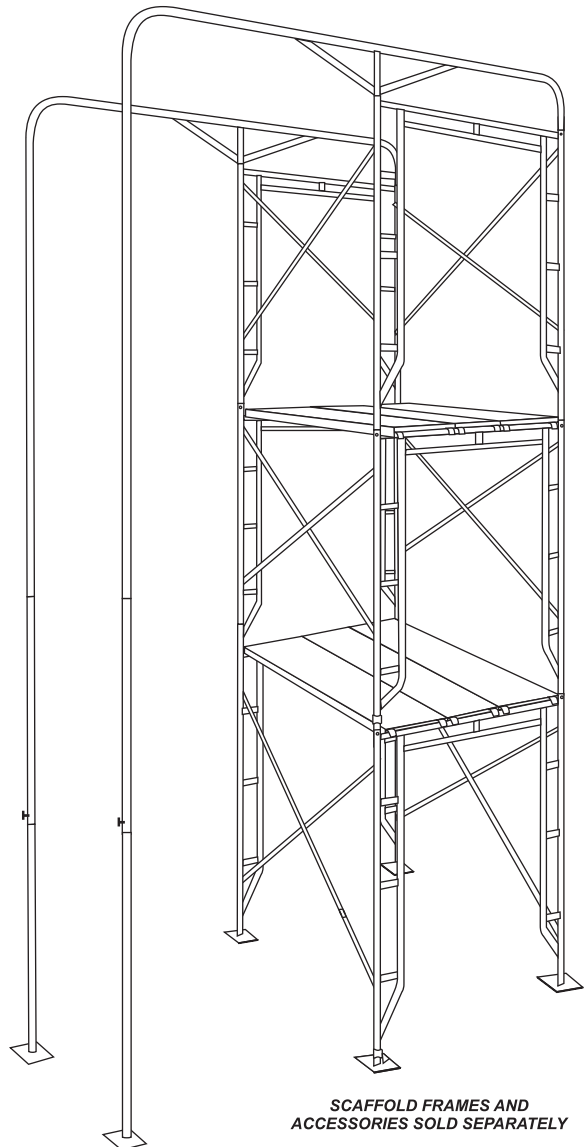

A-I SCAFFOLD MFG., INC.

590 Commerce Parkway | Hays, KS 67601
Ph 785.621.5121 | Fax 785.621.5122
www.a1scaffoldmfg.com

Weather Guard

- ***Secures weather protection better than any other method.***
- ***Protects both sides of wall on free standing masonry.***
- ***Can be used with front leg for veneer masonry.***
- ***Front leg extends to 20' - extra legs can be ordered for greater heights.***
- ***Fits most standard 5' wide scaffold frames.***
- ***Plastic Wind Clips are also available.***

Note: Check local codes when installing weather protection on frames. Ties or guys will have to be spaced more frequently.

SCAFFOLD FRAMES AND ACCESSORIES SOLD SEPARATELY